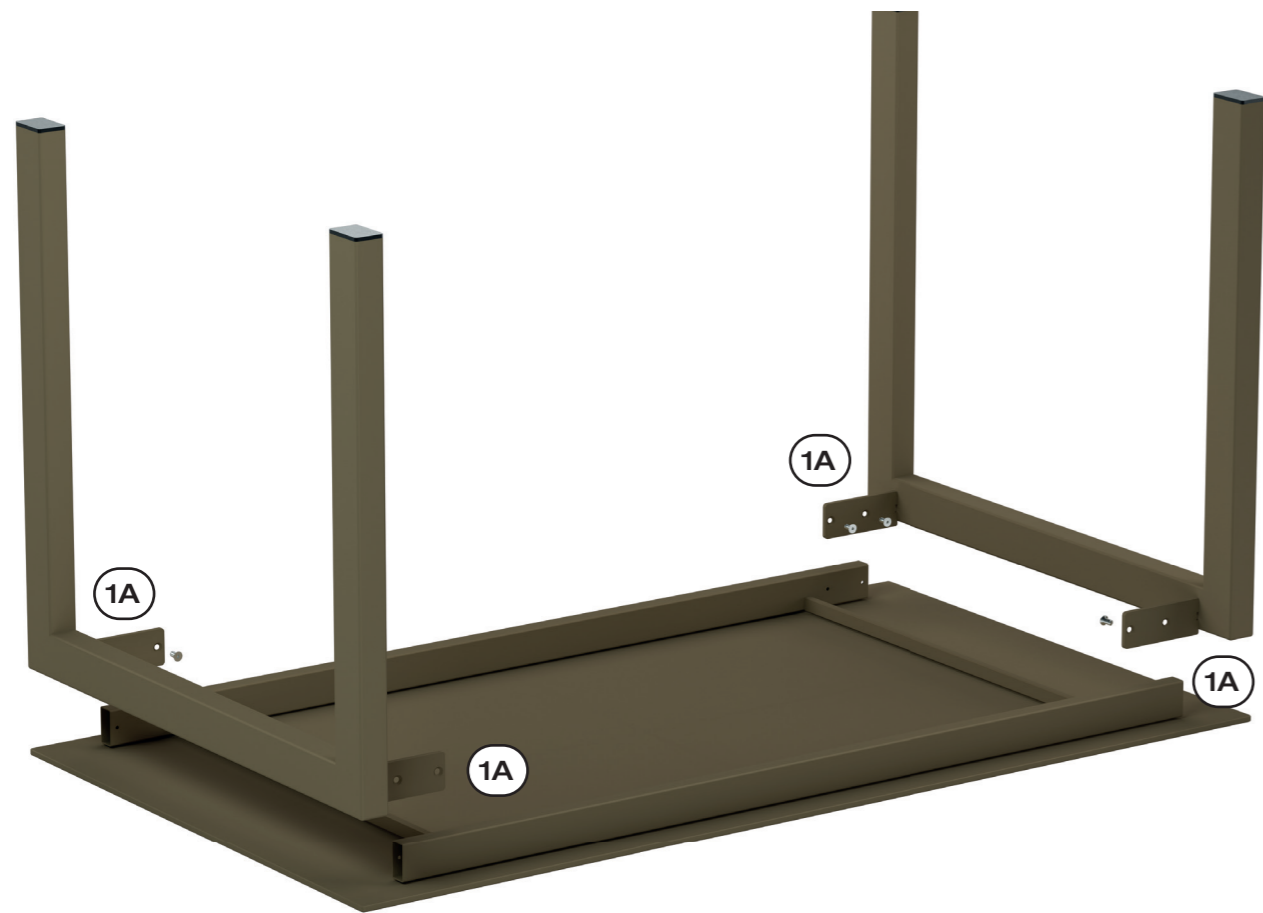

GRÜEZI!

Thank you for purchasing our **Swiss-made product**, crafted with skilled craftsmanship by our Schaffner team.

LUZERN

MANUFACTURED IN SWITZERLAND.

- | | | | |
|--------------|--------------------------------|--------------|---|
| 14098 | Luzern Glasfaser-Tisch 80×80 | 14097 | Luzern Glasfaser-Stehtisch 140×60 |
| 14099 | Luzern Glasfaser-Tisch 90×90 | | |
| 14076 | Luzern Glasfaser-Tisch 100×100 | 14075 | Luzern Glasfaser-Tisch 140/200×80 extendable |
| 14071 | Luzern Glasfaser-Tisch 140×80 | 14072 | Luzern Glasfaser-Tisch 160/220×90 extendable |
| 14070 | Luzern Glasfaser-Tisch 160×90 | 14096 | Luzern Glasfaser-Tisch 160/220×100 extendable |
| 14073 | Luzern Glasfaser-Tisch 220×100 | 14074 | Luzern Glasfaser-Tisch 220/280×100 extendable |

1B For extendable tables

ALL PARTS SUPPLIED

- 1 x table top
- 2 x pedestals
- 1 x inlay plate (for extendable tables)

- 8 x screws
- 1 x Allen key

Screw both pedestals to the table base at the front and back using two screws each.

SAFETY

Please read these instructions before installing and using the product.

- Place a piece of cardboard underneath to protect the table top.
- Make sure that nobody – especially children – puts their fingers into moving or closing mechanisms. This product is not a toy.
- Only install and use it on a firm, level surface
- If there are signs of damage (e.g. loose screws, bent parts), we recommend contacting the retailer.
- Use original Schaffner spare parts to ensure proper functioning.