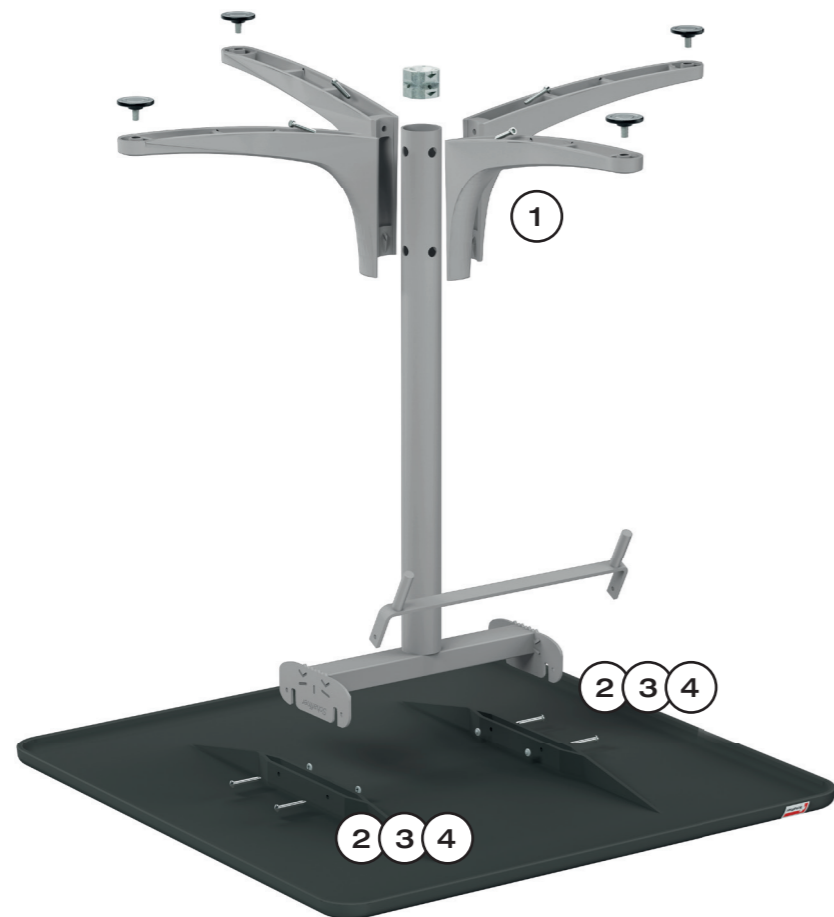

GRÜEZI!

Thank you for purchasing our **Swiss-made product**, crafted with skilled craftsmanship by our Schaffner team.

SCHAFFHAUSEN

MANUFACTURED IN SWITZERLAND.

14125 Schaffhausen Glasfaser-Tisch 70×70 klappbar 10109 Schaffhausen Glasfaser-Tisch Ø75 klappbar

ALL PARTS SUPPLIED

- | | | |
|----------------------|----------------------------|---------------|
| 1 × table top | 4 × screws | 1 × Allen key |
| 1 × column | 1 × screw sleeve | |
| 1 × clamping bracket | 4 × notched nails | |
| 4 × feet | 4 × notched nail holders | |
| | 4 × floor levelling screws | |

1 Attach four feet to the pedestal using one screw each and affix four floor levelling screws.

VIDEO

2 Place the pedestal on the table top so that the pedestal supports are between the struts. Then, fix in place on both sides with a notched nail and a notched nail holder.