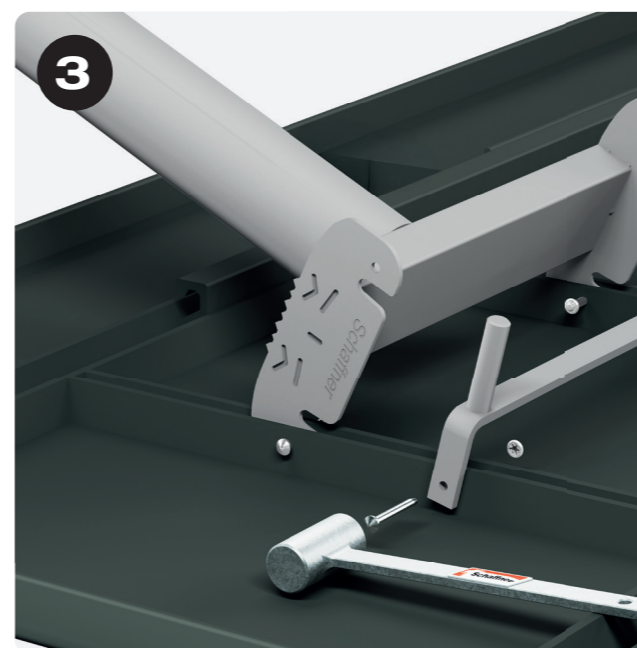

ALL PARTS SUPPLIED

- | | | |
|----------------------|----------------------------|---------------|
| 1 × table top | 4 × screws | 1 × Allen key |
| 1 × column | 1 × screw sleeve | |
| 1 × clamping bracket | 4 × notched nails | |
| 4 × feet | 4 × notched nail holders | |
| | 4 × floor levelling screws | |

1 Attach four feet to the pedestal using one screw each and affix four floor levelling screws.

VIDEO

2 Place the pedestal on the table top so that the pedestal supports are between the struts. Then, fix in place on both sides with a notched nail and a notched nail holder.

3 Place the clamping bracket outside the struts and secure on both sides with a notched nail and a notched nail holder.

4 Secure the table top with the clamping bracket.

VIDEO

swiss made 

We've been making our garden furniture at our factory in Thurgau for over 70 years. With decades of experience, skilful craftsmanship and attention to detail, we manufacture durable garden furniture.