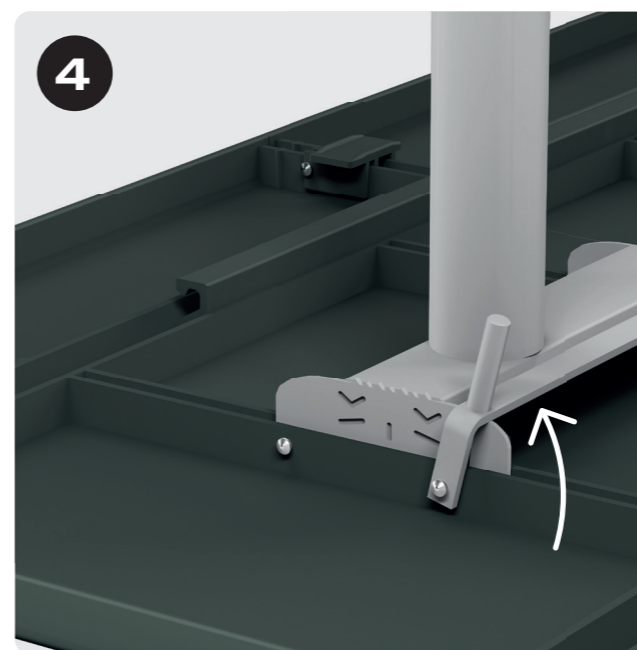

1 Attach four feet to the pedestal using one screw each and affix four floor levelling screws.

VIDEO

2 Place the pedestal on the table top so that the pedestal supports are between the struts. Then, fix in place on both sides with a notched nail and a notched nail holder.

3 Place the clamping bracket outside the struts and secure on both sides with a notched nail and a notched nail holder.

4 Secure the table top with the clamping bracket.

VIDEO

swiss made 

We've been making our garden furniture at our factory in Thurgau for over 70 years. With decades of experience, skilful craftsmanship and attention to detail, we manufacture durable garden furniture.