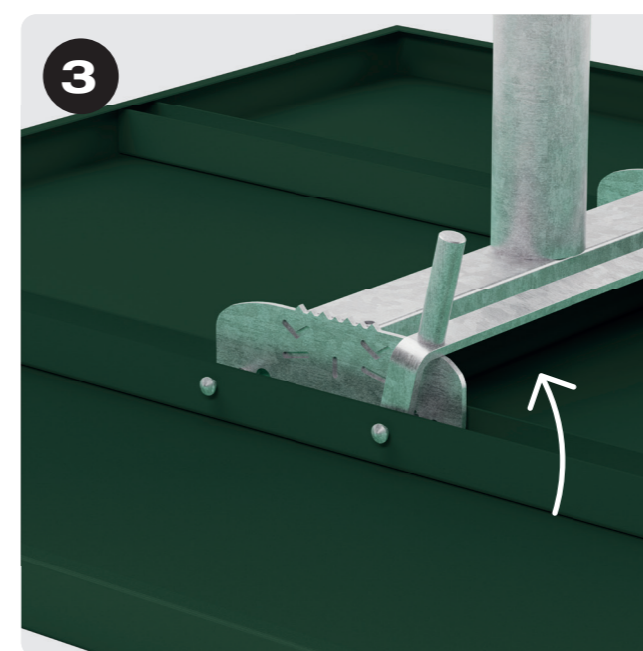

- 10019** Rigi Metall-Tisch ø80 klappbar
- 10007** Rigi Metall-Tisch ø90 klappbar
- 10024** Rigi Metall-Stehtisch ø80/110 klappbar

ASSEMBLY VIDEO

ALL PARTS SUPPLIED

- 1 × table top
- 1 × base frame
- 1 × clamping brackets

- 4 × notched nails
- 4 × notched nail holders

Place the base frame on the table top so that the pedestal supports are between the struts. Then, secure in place on both sides with a notched nail and a notched nail holder.

Place the clamping bracket between the struts and secure on both sides with a notched nail and a notched nail holder.

Secure the table top with the clamping bracket.

**swiss made** 

We've been making our garden furniture at our factory in Thurgau for over 70 years. With decades of experience, skilful craftsmanship and attention to detail, we manufacture durable garden furniture.