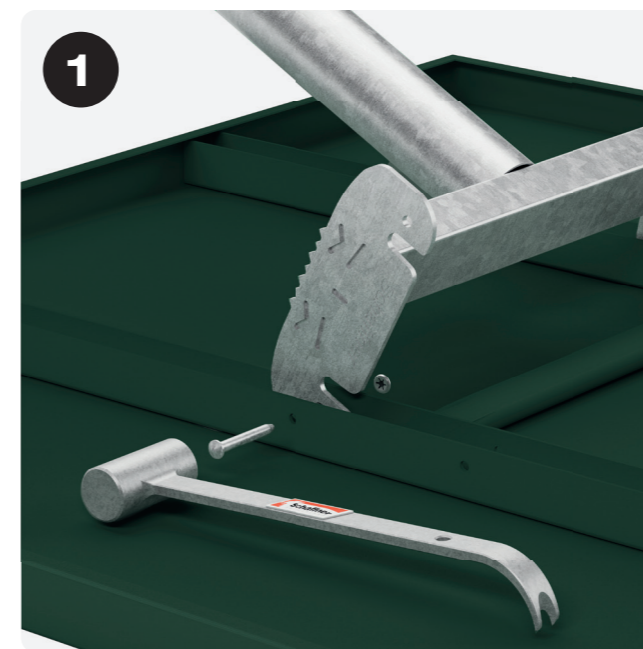

- 10019** Rigi Metall-Tisch ø80 klappbar
- 10007** Rigi Metall-Tisch ø90 klappbar
- 10024** Rigi Metall-Stehtisch ø80/110 klappbar

ASSEMBLY VIDEO

ALL PARTS SUPPLIED

- 1 × table top
- 1 × base frame
- 1 × clamping brackets

- 4 × notched nails
- 4 × notched nail holders

Place the base frame on the table top so that the pedestal supports are between the struts. Then, secure in place on both sides with a notched nail and a notched nail holder.