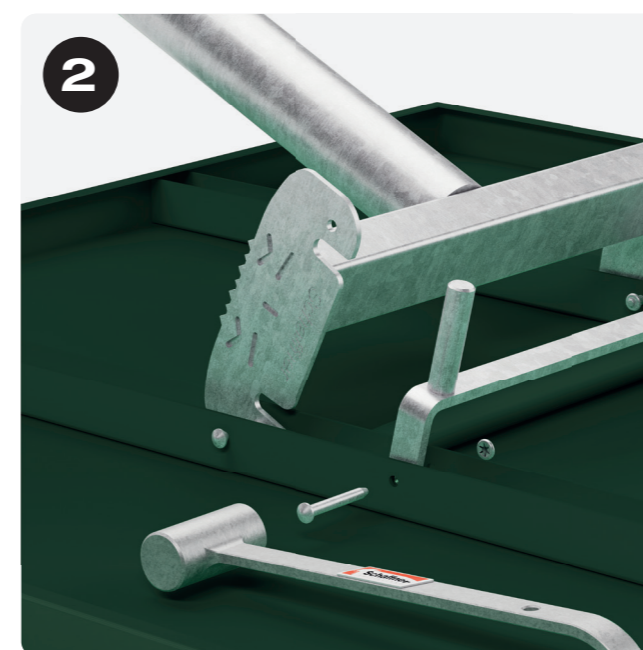

- 10019** Rigi Metall-Tisch ø80 klappbar
- 10007** Rigi Metall-Tisch ø90 klappbar
- 10024** Rigi Metall-Stehtisch ø80/110 klappbar

ASSEMBLY VIDEO

ALL PARTS SUPPLIED

- 1 × table top
- 1 × base frame
- 1 × clamping brackets

- 4 × notched nails
- 4 × notched nail holders

Place the base frame on the table top so that the pedestal supports are between the struts. Then, secure in place on both sides with a notched nail and a notched nail holder.

Place the clamping bracket between the struts and secure on both sides with a notched nail and a notched nail holder.

Secure the table top with the clamping bracket.

**swiss made** 

We've been making our garden furniture at our factory in Thurgau for over 70 years. With decades of experience, skilful craftsmanship and attention to detail, we manufacture durable garden furniture.