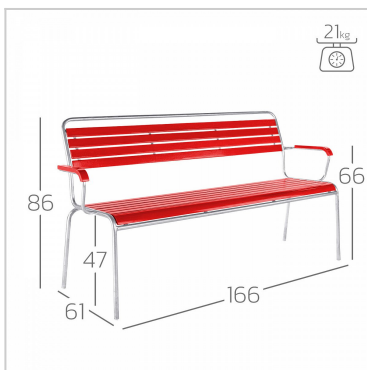

Slatted bench Rigi with armrest

Seat

- with wood slats
- weatherproof
- Swiss Made

Frame

- Hot-dip galvanized steel tube or galvanized tubular steel with pure polyester powder-coating finish
- weatherproof
- stackable
- Swiss Made

Selected colors

Sitzfläche: Rot

Gestell: Feuerverzinkt

Article no.

27080.3002

More information

For more information, please contact your nearest **sales point**.

Seating color